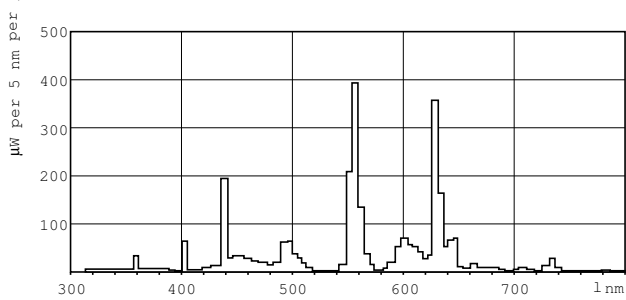

MASTER TL-D Super 80

Controls and Dimming

Dimmable	Yes

Approval and Application

Energy efficiency label (EEL)	A
Mercury (Hg) content (nom.)	2.0 mg
Energy consumption kWh/1,000 hours	22 kWh

Product Data

Full product code	871150063171840
Order product name	MASTER TL-D Super 80 18W/840 1SL/25

EAN/UPC – product	8711500631718
Order code	63171840
Local order code	18840
SAP numerator – quantity per pack	1
Numerator – packs per outer box	25
SAP material	927920084023
SAP net weight (piece)	71.000 g
ILCOS code	FD-18/40/1B-E-G13

Dimensional drawing

Product	D (max)	A (max)	B (max)	B (min)	C (max)
MASTER TL-D Super 80 18W/840 1SL/25	28 mm	589.8 mm	596.9 mm	594.5 mm	604 mm

TL-D 18W/840

Photometric data

Lightcolour /840