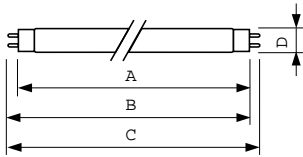

## Dimensional drawing

Product	D (max)	A (max)	B (max)	B (min)	C (max)
MASTER TL-D Super 80 18W/840 1SL/25	28 mm	589.8 mm	596.9 mm	594.5 mm	604 mm