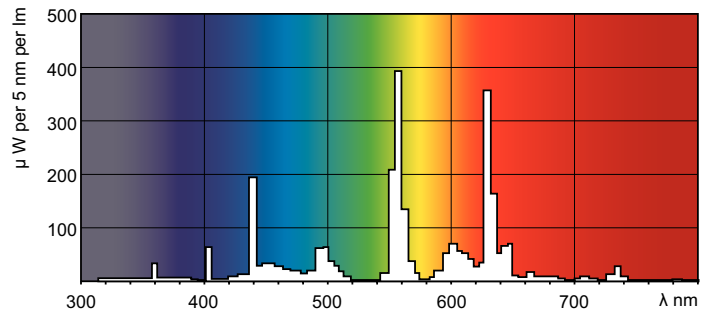

Lightcolour /840