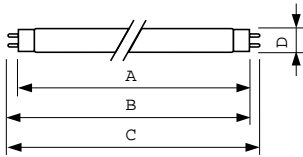

Product Data

Full product code	871150063201240
Order product name	MASTER TL-D Super 80 36W/840 1SL/25

EAN/UPC – product	8711500632012
Order code	63201240
Local order code	36840
SAP numerator – quantity per pack	1
Numerator – packs per outer box	25
SAP material	927921084023
SAP net weight (piece)	135.000 g
ILCOS code	FD-36/40/1B-E-G13

Dimensional drawing

Product	D (max)	A (max)	B (max)	B (min)	C (max)
MASTER TL-D Super 80 36W/840 1SL/25	28 mm	1199.4 mm	1206.5 mm	1204.1 mm	1213.6 mm

TL-D 36W/840

Photometric data

Lightcolour /840

Lightcolour /840