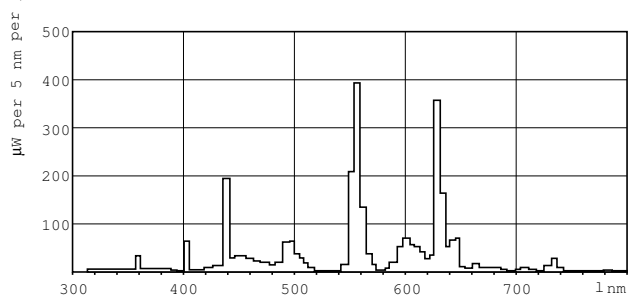

MASTER TL-D Super 80

Controls and Dimming

Dimmable	Yes
----------	-----

Approval and Application

Energy efficiency label (EEL)	A
Mercury (Hg) content (nom.)	2.0 mg
Energy consumption kWh/1,000 hours	42 kWh

Product Data

Full product code	871150063201240
Order product name	MASTER TL-D Super 80 36W/840 1SL/25

EAN/UPC – product	8711500632012
Order code	63201240
Local order code	36840
SAP numerator – quantity per pack	1
Numerator – packs per outer box	25
SAP material	927921084023
SAP net weight (piece)	135.000 g
ILCOS code	FD-36/40/1B-E-G13

Dimensional drawing

Product	D (max)	A (max)	B (max)	B (min)	C (max)
MASTER TL-D Super 80 36W/840 1SL/25	28 mm	1199.4 mm	1206.5 mm	1204.1 mm	1213.6 mm

TL-D 36W/840

Photometric data

Lightcolour /840

Lightcolour /840