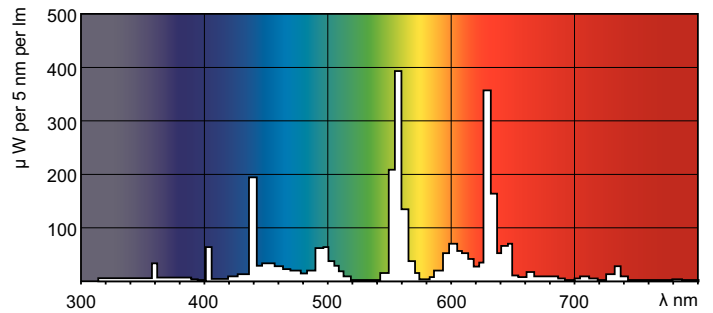

MASTER TL-D Super 80

Controls and Dimming

Dimmable	Yes
----------	-----

Approval and Application

Energy efficiency label (EEL)	A
Mercury (Hg) content (nom.)	2.0 mg
Energy consumption kWh/1,000 hours	42 kWh

Dimensional drawing

Product	D (max)	A (max)	B (max)	B (min)	C (max)
MASTER TL-D Super 80 36W/840 1SL/25	28 mm	1199.4 mm	1206.5 mm	1204.1 mm	1213.6 mm

TL-D 36W/840

Photometric data

Lightcolour /840

Lightcolour /840