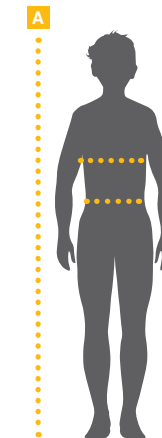

Kids Sizing Chart

Little Adventurers Unisex Size Chart

Age/Months	Height	EU\RUS Size Conversion
9-12 Months	74 - 80 cm	80
12 - 18 Months	80 - 86 cm	86
18 - 24 Months	86 - 92 cm	92
24 - 36 Months	92 - 98 cm	98
36 - 48 Months	98 - 104 cm	104
48 - 60 Months	104 - 110 cm	110
60 - 72 Months	110 - 116 cm	116

Kids Unisex Size Chart (Tops)

Age/Years	Height	Chest	EU\RUS Size Conversion	USA Sizes
2 Years	92 cm	53 - 55 cm	92	2
3 - 4 Years	98 - 104 cm	55 - 57 cm	104	3-4
5 - 6 Years	110 - 116 cm	59 - 61 cm	116	5-6
7 - 8 Years	122 - 128 cm	63 - 67 cm	128	7-8
9 - 10 Years	135 - 140 cm	69 - 73 cm	140	9-10
11 - 12 Years	146 - 152 cm	75 - 79 cm	152	11-12
13 Years	153 - 158 cm	82 cm	158	13
14 Years	164 - 170 cm	86 cm	164	14
15 - 16 Years	170 - 176 cm	89 - 92 cm	176	15-16

Kids Unisex Size Chart (Legwear)

Age/Years	Height	Waist	EU\RUS Size Conversion	USA Sizes
2 Years	92 cm	52 - 53 cm	92	2
3 - 4 Years	98 - 104 cm	53 - 54 cm	104	3-4
5 - 6 Years	110 - 116 cm	55 - 57 cm	116	5-6
7 - 8 Years	122 - 128 cm	58 - 60 cm	128	7-8
9 - 10 Years	135 - 140 cm	61 - 64 cm	140	9-10
11 - 12 Years	146 - 152 cm	65 - 66 cm	152	11-12
13 Years	153 - 158 cm	69 cm	158	13
14 Years	164 - 170 cm	73 cm	164	14
15 - 16 Years	170 - 176 cm	76 - 79 cm	176	15-16

Regatta Kids General Sizing Guidelines

Our children's clothes are designed to allow room for growth. Sometimes the height measurement is a better guide than the age in choosing the correct size for your child.

A HEIGHT:
Measure from a level floor to the top of the head.

B CHEST:
Measure the chest at the fullest part placing the tape under the arms.

C WAIST:
Measure around the waist at the height at which you would normally wear your trousers.