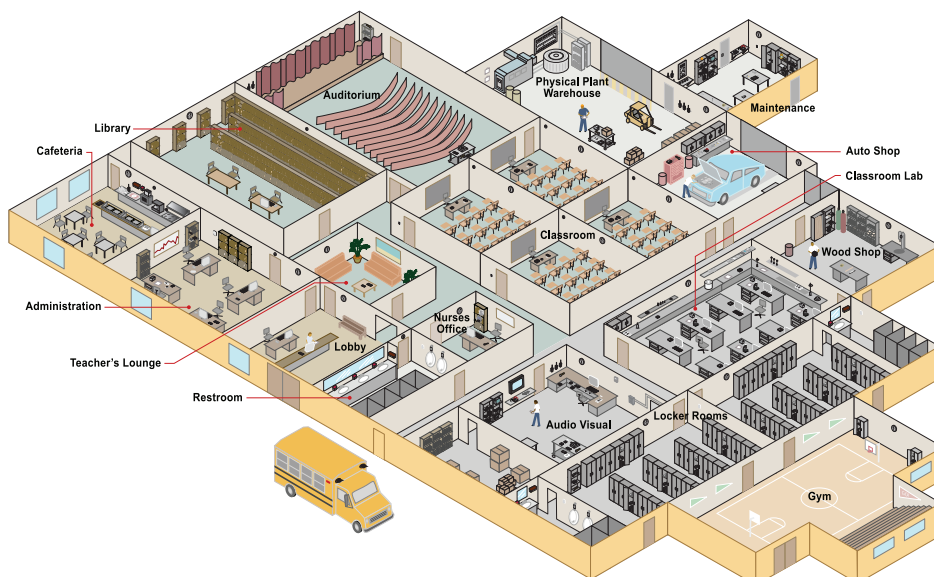

PROCELL CONSTANT POWER

For Low Drain Devices

Low Drain Devices typically use low levels of energy over a long period of time. They may have fewer energy intensive functions, and are idle most of the time. Due to their slow and steady current need they require batteries with high cell capacity and more active materials so that they can stay on for long periods of time.