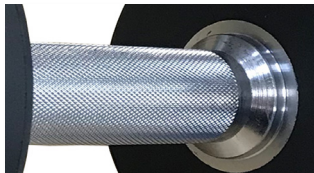

Rubber Dumbbells Sets

Dumbbells are a fantastic total-body conditioning tool, providing a fast and effective way to target every muscle group.

Our fully commercial Gym Gear Premium Rubber Dumbbells are made to last. The solid steel construction complete with Virgin Rubber coating makes for a strong, highly durable piece of kit that won't chip or crack. Our dumbbells are solid steel weights pressed onto solid steel handles under 5 tons of pressure to ensure the tightest possible fit, which is then machine welded so it will never come loose. The handles are chrome coated with the correct depth of knurling to enhance grip and promote comfort/ safety.

Rubber & Steel

Easy Weight Identification

Knurled easy-grip handle

Custom Branding Available

Technical Specifications

Rating	Commercial
Material	Rubber & Steel
Sets available	1kg - 10kg Set (10 pairs / 1kg increments) 2.5kg - 25kg Set (10 pairs / 2.5kg increments) 2.5kg - 30kg Set (12 pairs / 2.5kg increments) 2.5kg - 50kg Set (20 pairs / 2.5kg increments)

Key Features

Simple, modern design that will suit any commercial or home gym	•
Easy weight identification	•
Solid steel core and black virgin rubber coating for ultimate durability	•
Machine pressed under 5 tons of pressure and machine welded	•
Knurled easy-grip handle	•
End cap customised branding available (minimum order quantity applies - please enquire for details)	•
Can be purchased as individual pairs or as a set	•